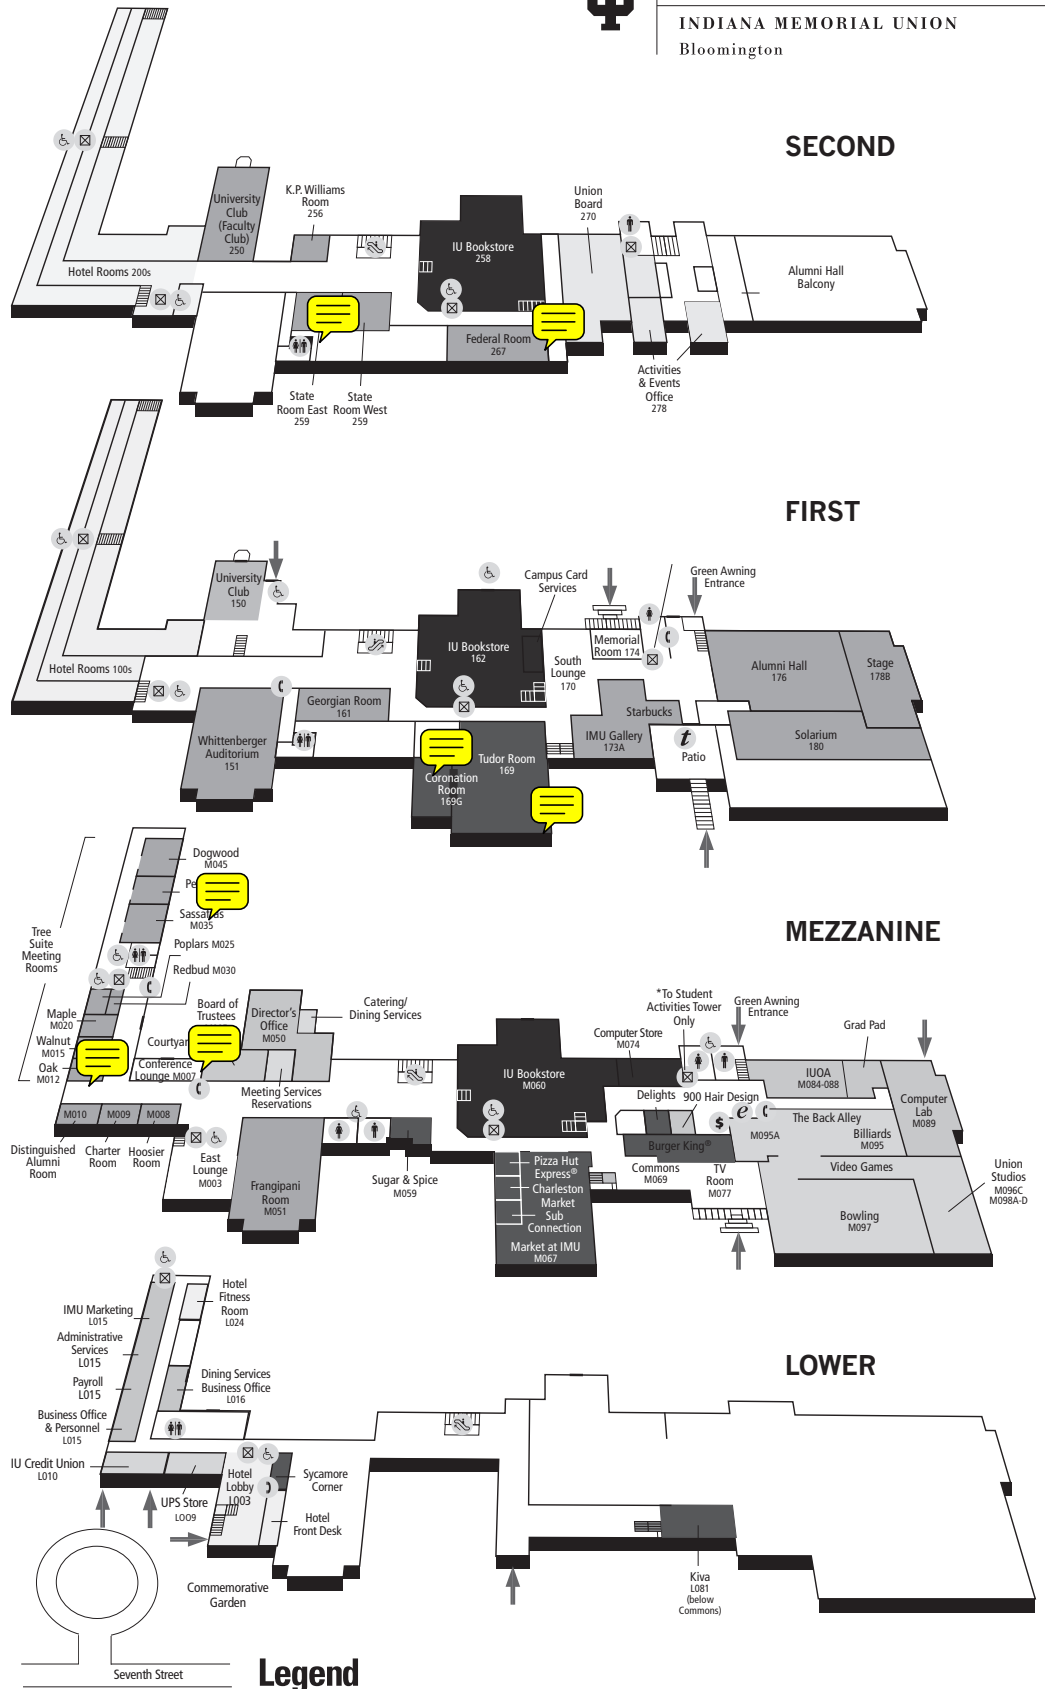

Activities and Entertainment

Activities & Events Office ..... SAC Tower, 2
Union Studios ..... Mezzanine
IMU Gallery 1
Indiana Memorial Union Board 2
IU Outdoor Adventures ..... Mezzanine
The Back Alley ..... Mezzanine

Shopping

IU Bookstore ..... Mezzanine and 1
Sycamore Corner ..... Hotel Lobby
Computer Connection ..... Mezzanine

Wi-fi Lounges & Public Spaces

East Lounge ..... Mezzanine
IMU Gallery 1
South Lounge 1
Tree Suite Lounge ..... Mezzanine

Dining and Snack Shops

Burger King® ..... Mezzanine
The Market ..... Mezzanine
Pizza Hut Express®, Charleston Market, Sub Connection
Delights ..... Mezzanine
Kiva ..... Lobby level
Starbucks® 1
Sugar & Spice ..... Mezzanine
Tudor Room 1

Services

900 Hair Design ..... Mezzanine
Campus Card Services ..... 1 (in bookstore)
Computer Lab ..... Mezzanine
IU Credit Union ..... Lobby level
The UPS Store ..... Lobby level
Bloomington Shuttle
Ticket Machine ..... Lobby Level

EMERGENCY

Tornado

In the event of a tornado or severe weather warning, move to interior areas without windows, such as restrooms, stairwells, or hallways and close any doors.

Fire

In the event of a fire, exit the building through the nearest exit door or stairwell. Do not use the elevator.

Legend

1. Handicap accessible
   - Escalator
   - Women's restroom
   - E-mail station
   - Public telephone
   - Men's restroom
   - ATM machine
   - Elevator
   - Ticketmaster™
   - Enter/exit
   - N
2. *Does not access hotel rooms